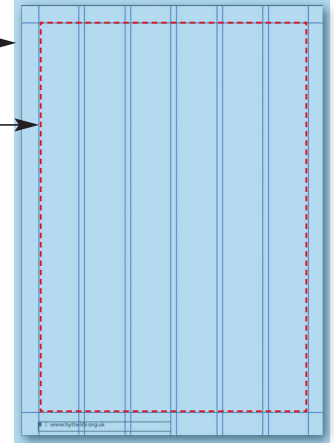

Connecting the community, championing local business

Technical Specifications

www.hythelife.org.uk

Include 3mm bleed on all edges →

Type area
(186mm wide x 271mm)

Full A4 page adverts

- bleed area: 216mm wide x 303mm
- trim area: 210mm wide x 297mm
- type area: 186mm wide x 271mm

Prime pages

Inside Front Cover
£400.00

Inside Back Cover
£350.00

Back Cover
£460.00

Advertorials
POA

Regular pages

Full A4 – £315.00

Half
(186mm wide x 129mm)
£185.00

Quarter
(85mm wide x 129mm)
£100.00

Eighth
(85mm wide x 60mm)
£70.00

Artwork

SUPPLIED ARTWORK SPECIFICATIONS

- Page size: 210mm wide X 297mm deep
- 12mm side margins, 10mm top margin, 16mm bottom margin giving a type area of: 186 mm X 271 mm, include 3mm bleed for full page adverts/advertorials
- All raster images to be 300 dpi and CMYK and all vector images to be CMYK;
- PDF files to be supplied as single pages with all typefaces embedded, transparencies flattened and saved as PDF/X-3:2002